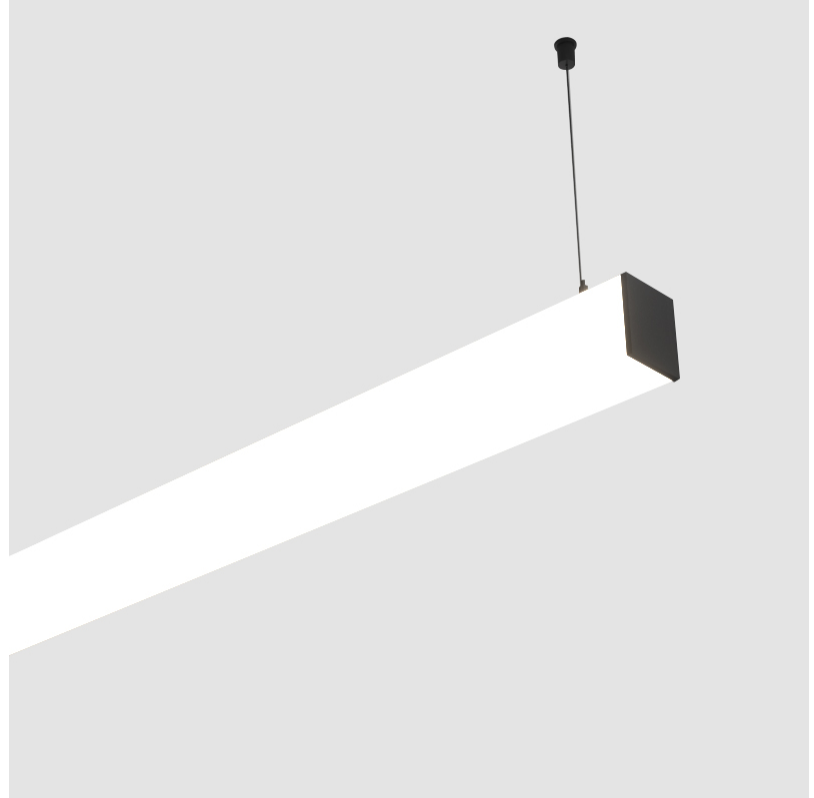

GENERAL

Series: Fino
Brand: Prolicht
Division: Architectural
Mounting Type: Suspension
Mounting Location: Ceiling
Subcategory: Profile

PHYSICAL

Shape: Rectangle
Length (mm): 2020
Length (in): 79 1/2
Width (mm): 65
Width (in): 2 9/16
Height (mm): 76
Height (in): 3
Max. Overall Height (mm): 2076
Max. Overall Height (in): 81 3/4
Light Distribution: Omnidirectional
Weight (kg): 5.669
Weight (lbs): 12.498
Diffuser: PMMA - Opal
Fixture Finish: [SSR / BKV / CWI / CRY / HAB / UFT / ITA / RUA / FTG / MYG / LOD / PUS / FRO / FUP / KIA / POP / BLS / SPG / MEY / GOH / GUM / CHC / COM / ABZ / JAG / OBR / MOS / ROR](#)
Fixture Material: Aluminum
Cable Details: [2000mm or 6000mm Transparent Cable](#)
Upon Request: Cable colour - White / Black / Orange / Red

ELECTRICAL

Lamp Type: LED (Zhaga Standard)
Input Wattage (W): 35
Total Output Wattage (W): 28 / 22.8 (3500K)
Dimming: [Non-Dimming / Phase Dimming (120Vac only) / 0-10V Dimming](#)
Driver Included: Yes
Driver Location: Integrated
Driver Type: Constant Current - 120 / 277Vac
Driver Class: Class 2
Input Voltage (V): 120 - 277
Constant Current (MA): 350 / 700 (3500K)

LED

[Color Temperature (°K): 3000 / 3500 / 4000](#)
Max. Delivered Lumen (lm): 4000 / 4136 / 4220
CRI: >80 CRI
Lamp Life (hrs): 50000

OPTICAL

RATINGS AND CERTIFICATIONS

Certified By: Certified for North American Standards
IP rating: IP20