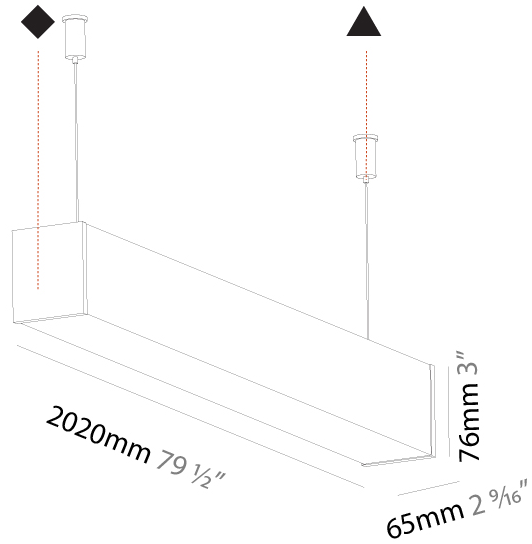

GENERAL

Series: Fino
Brand: Prolicht
Division: Architectural
Mounting Type: Suspension
Mounting Location: Ceiling
Subcategory: Profile

PHYSICAL

Shape: Rectangle
Length (mm): 2020
Length (in): 79 1/2
Width (mm): 65
Width (in): 2 9/16
Height (mm): 76
Height (in): 3
Max. Overall Height (mm): 2076
Max. Overall Height (in): 81 3/4
Light Distribution: Omnidirectional
Weight (kg): 5.669
Weight (lbs): 12.498
Diffuser: PMMA - Opal
Fixture Finish: [SSR / BKV / CWI / CRY / HAB / UFT / ITA / RUA / FTG / MYG / LOD / PUS / FRO / FUP / KIA / POP / BLS / SPG / MEY / GOH / GUM / CHC / COM / ABZ / JAG / OBR / MOS / ROR](#)
Fixture Material: Aluminum
Cable Details: [2000mm or 6000mm Transparent Cable](#)
Upon Request: Cable colour - White / Black / Orange / Red

ELECTRICAL

Lamp Type: LED (Zhaga Standard)
Input Wattage (W): 35
Total Output Wattage (W): 28 / 22.8 (3500K)
Dimming: [Non-Dimming / Phase Dimming (120Vac only) / 0-10V Dimming](#)
Driver Included: Yes
Driver Location: Integrated
Driver Type: Constant Current - 120 / 277Vac
Driver Class: Class 2
Input Voltage (V): 120 - 277
Constant Current (MA): 350 / 700 (3500K)

LED

[Color Temperature (°K): 3000 / 3500 / 4000](#)
Max. Delivered Lumen (lm): 4000 / 4136 / 4220
CRI: >80 CRI
Lamp Life (hrs): 50000

OPTICAL

RATINGS AND CERTIFICATIONS

Certified By: Certified for North American Standards
IP rating: IP20