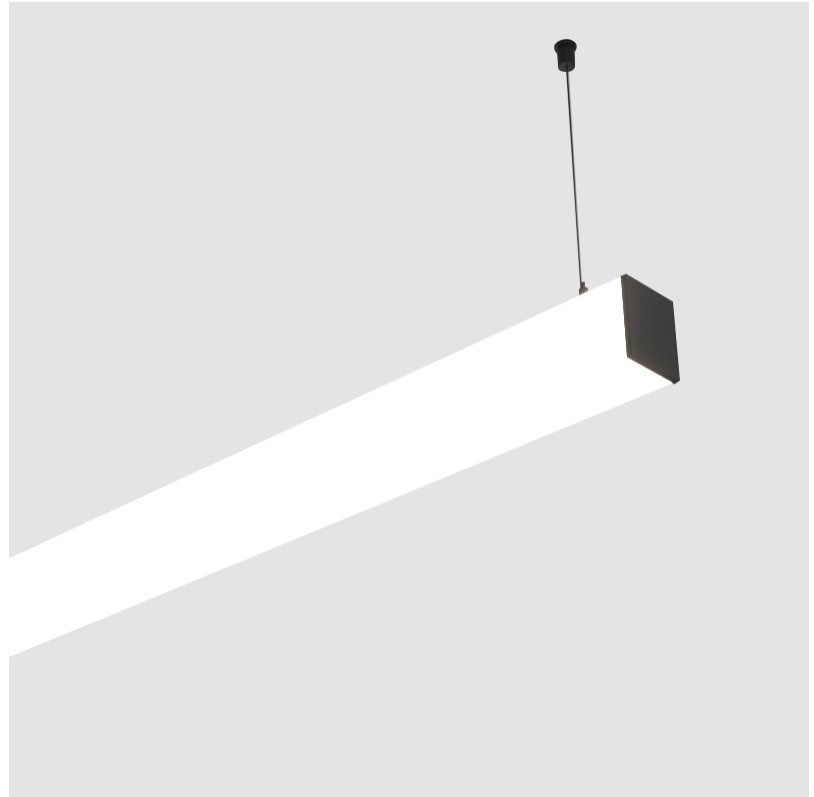

GENERAL

Series: Fino
Brand: Prolicht
Division: Architectural
Mounting Type: Suspension
Mounting Location: Ceiling
Subcategory: Profile

PHYSICAL

Shape: Rectangle
Length (mm): 1180
Length (in): 46 7/16
Width (mm): 65
Width (in): 2 9/16
Height (mm): 76
Height (in): 3
Max. Overall Height (mm): 2076
Max. Overall Height (in): 81 3/4
Light Distribution: Omnidirectional
Weight (kg): 3.634
Weight (lbs): 8.011
Diffuser: PMMA - Opal
Fixture Finish: SSR / BKV / CWI / CRY / HAB / UFT / ITA / RUA / FTG / MYG / LOD / PUS / FRO / FUP / KIA / POP / BLS / SPG / MEY / GOH / GUM / CHC / COM / ABZ / JAG / OBR / MOS / ROR
Fixture Material: Aluminum
Cable Details: 2000mm or 4000mm Transparent Cable
Upon Request: Cable colour - White / Black / Orange / Red

ELECTRICAL

Lamp Type: LED (Zhaga Standard)
Input Wattage (W): 20
Total Output Wattage (W): 16 / 12.8 (3500K)
Dimming: Non-Dimming / Phase Dimming (120Vac only) / 0-10V Dimming
Driver Included: Yes
Driver Location: Integrated
Driver Type: Constant Current - 120 / 277Vac
Driver Class: Class 2
Input Voltage (V): 120 - 277
Constant Current (MA): 350 / 400 (3500K)

LED

Color Temperature (°K): 3000 / 3500 / 4000
Max. Delivered Lumen (lm): 2280 / 2362 / 2410
CRI: >80 CRI
Lamp Life (hrs): 50000

OPTICAL

RATINGS AND CERTIFICATIONS

Certified By: Certified for North American Standards
IP rating: IP20